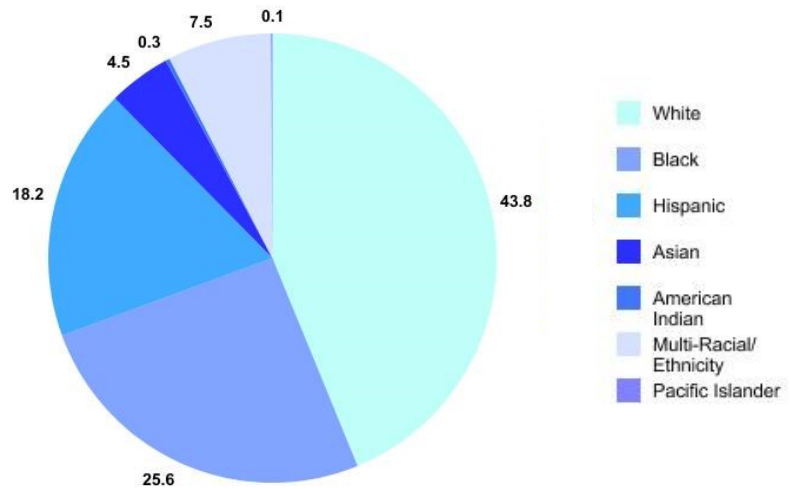

Schools

Middle Schools (6-8) & Elementary Feeder Schools (K-5)

Chute Middle School
Dawes Elementary (TWI)
Oakton Elementary (ACC/TWI)
Walker Elementary (ESL)

Haven Middle School
Kingsley Elementary
Lincolnwood Elementary
Orrington Elementary
Willard Elementary (TWI)

Nichols Middle School
Dewey Elementary (TWI)
Lincoln Elementary (ESL)
Washington Elementary (TWI)

Special Services Schools & Centers

Park School (ages 3-22)
Rice Children's Center
Joseph E. Hill Education Center
(Early HeadStart, HeadStart, Services for PrePrimary Age Children (SPPAC), Doorway to Learning, PreSchool for All)

Magnet Schools (K-8)

Dr. Bessie Rhodes School of Global Studies
Dr. Martin Luther King Jr. Literary & Fine Arts School

Staff

Licensed Staff - 999

Average years of teaching experience: 10.75 years (Based on original hire date)

Administrators	Teachers	Teacher Assistants	Social Workers	Psychologists	Interpretive Aids	Substitute Teachers
45	647	144	23	11	2	127